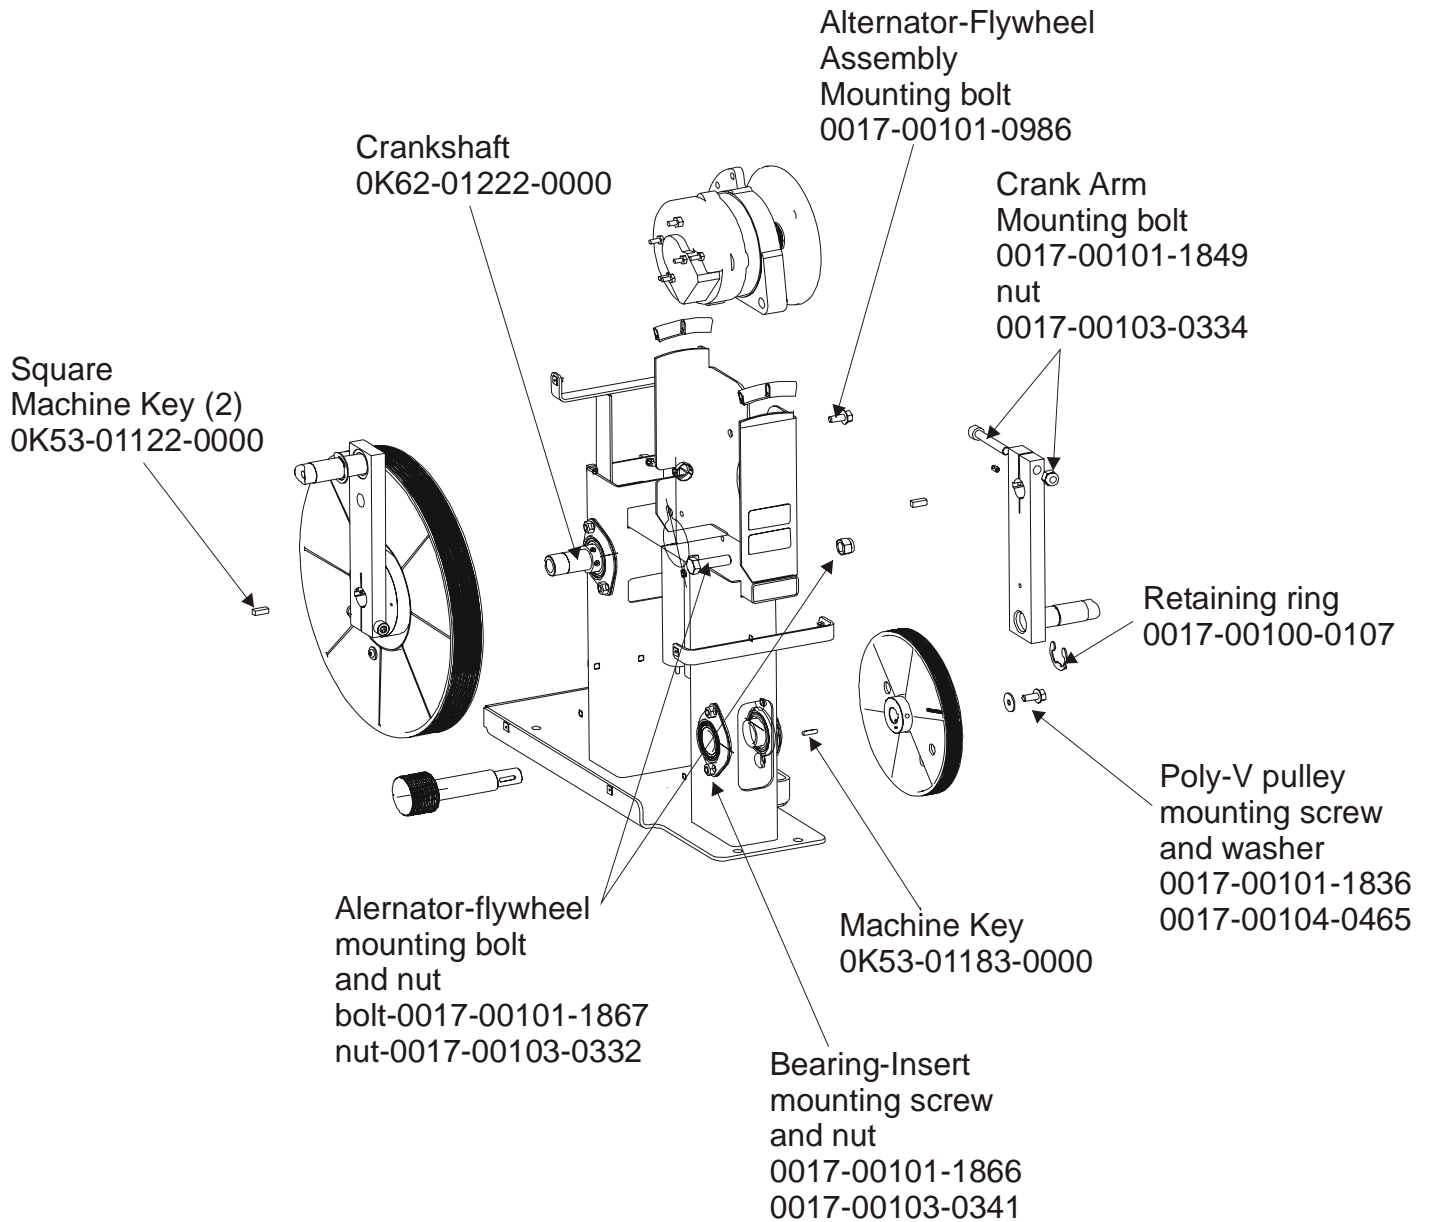

Service Kit- GK62-00002-0045
Includes:
1 - intermediate shaft
2 - bearings
2- sets of bearing flanges
4- nuts and washers

ARCTIC SILVER QUIET DRIVE 95Xi
Crank Arm Pulley Assembly

95X-0XXX-03
S/N AXB100000 and up

ARCTIC SILVER QUIET DRIVE 95Xi

Drive Module

95X-0XXX-03

S/N AXB100000 and up

ARCTIC SILVER QUIET DRIVE 95Xi

Drive Module Hardware

95X-0XXX-03

S/N AXB100000 and up